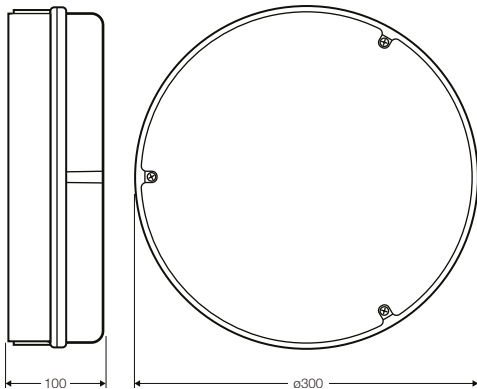

LED Commercial ceiling/wall luminaire

Replacement for

28- 38W 2D CFL

Features

- 22W
- >1200lm
- Anti-vandal design
- Polycarbonate cover and anti-tamper screws
- IP65 Rating.

Commercial applications

With a polycarbonate diffuser offering an even and very high quality light distribution, this commercial ceiling or wall light is ideal for a variety of communal areas, from stairwells and corridors to entrance halls.

Photometric performance

Dimensions (mm)

Order codes

EL22CCL – 22W Ceiling Light 4500K IP65

EL22CCLMW – 22W Ceiling Light 4500K IP65
Microwave on/off

EL22CCLECK – 22W Ceiling Light 4500K IP65
with Emergency

EL22CCLMWECK- 22W Ceiling Light 4500K IP65
Microwave on/off with Emergency

Installation information

Please contact the team at Novah for full installation advice.

Technical specifications

LED COMMERCIAL CEILING/WALL LUMINAIRE												Emergency	Microwave
Product codes	Product name	Dimensions	Wattage	Weight	Light output	Colour temp.	CRI	Rated lifetime	Beam angle	Working environment	Recommended replacement for		
EL22CCL	18W Orbit Commercial light	300 x 265 x 180mm	18W	>1.5KG	>1200lm	5000K	>80	30,000 hrs	120°	-20° → 40°C	28-38W 2D CFL	○	○
EL22CCLMW	18W Orbit Commercial light with microwave on/off	300 x 265 x 180mm	18W	>1.5KG	>1200lm	5000K	>80	30,000 hrs	120°	-20° → 40°C	28-38W 2D CFL	○	●
EL22CCLECK	18W Orbit Commercial light with emergency	300 x 265 x 180mm	18W	>1.5KG	>1200lm	5000K	>80	30,000 hrs	120°	-20° → 40°C	28-38W 2D CFL	●	○
EL22CCLMWECK	18W Orbit Commercial light with microwave on/off with emergency	300 x 265 x 180mm	18W	>1.5KG	>1200lm	5000K	>80	30,000 hrs	120°	-20° → 40°C	28-38W 2D CFL	●	●